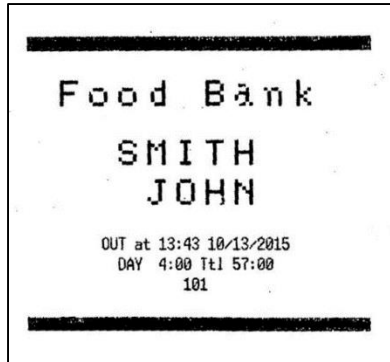

The ARcs Volunteer machines retain up to 500 profiles and 30,000 log time records for a selectable monthly or a continuous recording period. Volunteers can print a "service receipt" to validate attendance hours for the current day and cumulative for the service period, or to print a wearable security badge.